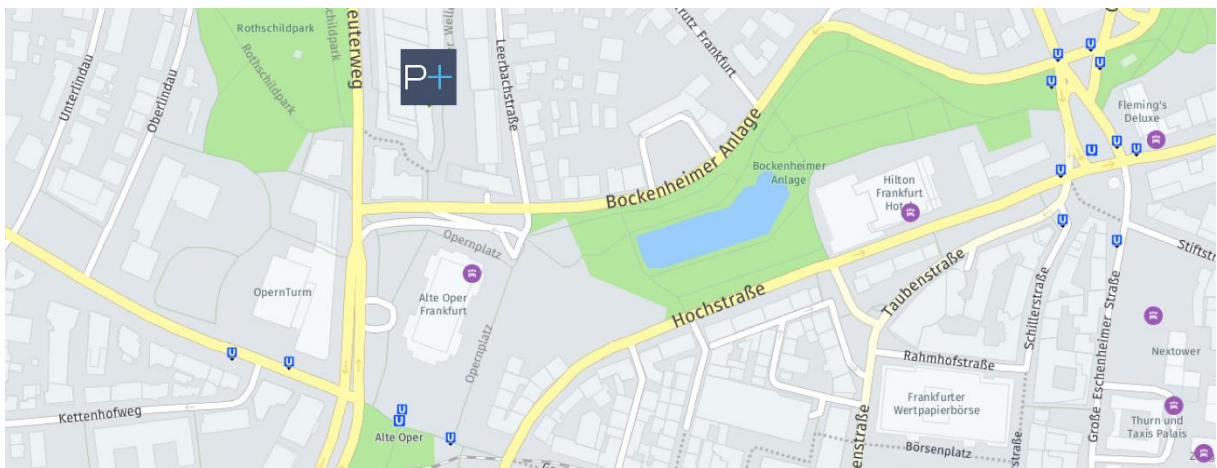

+ DIRECTIONS

Frankfurt aM

POELLATH

An der Welle 3

60322 Frankfurt aM

T +49 (69) 247047-0

fra@pplaw.com

Public Transportation

- Station “Taunusanlage”, accessible with all S-Bahn lines
Approx. 5 minutes walk from “Taunusanlage” station
- Station “Alte Oper”, accessible with Underground lines U6 / U7
Approx. 3 minutes walk from “Alte Oper” station

Frankfurt Central Station

- All S-Bahn lines (except S7) starting at “Hauptbahnhof tief”, direction “City” only one stop to “Taunusanlage” station
Approx. 3 minutes walk to “Taunusanlage” station

Frankfurt Airport

- Approx. 15 minutes with S8 or S9 to “Taunusanlage” station
Approx. 3 minutes walk from “Taunusanlage” station

Taxi

- Approx. 20 minutes from Frankfurt Airport
- Approx. 5 minutes from Frankfurt Central Station